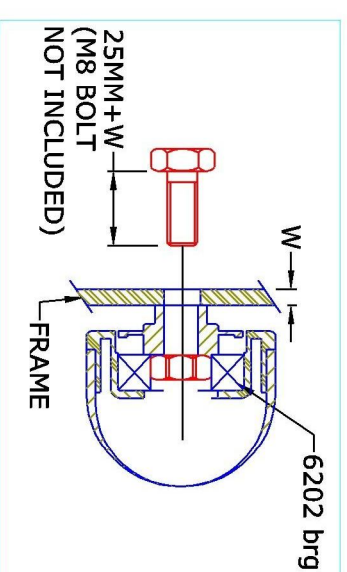

DRG No. M8-STUB ROLL

COPYRIGHT RESERVED

ALL DIMENSIONS IN MM

ROLLER SERIES	TD	MATERIAL
M8-PRP50	Ø50x2.8	BLUE RIGID PVC
M8-PR50	Ø50x1.5	BZP STEEL
M8-PRP60	Ø60x3	BLUE RIGID PVC
M8-PR60	Ø60x2	BZP STEEL

ORDERING CODE: ROLLER SERIES + OB (IE M8-PR50+400)