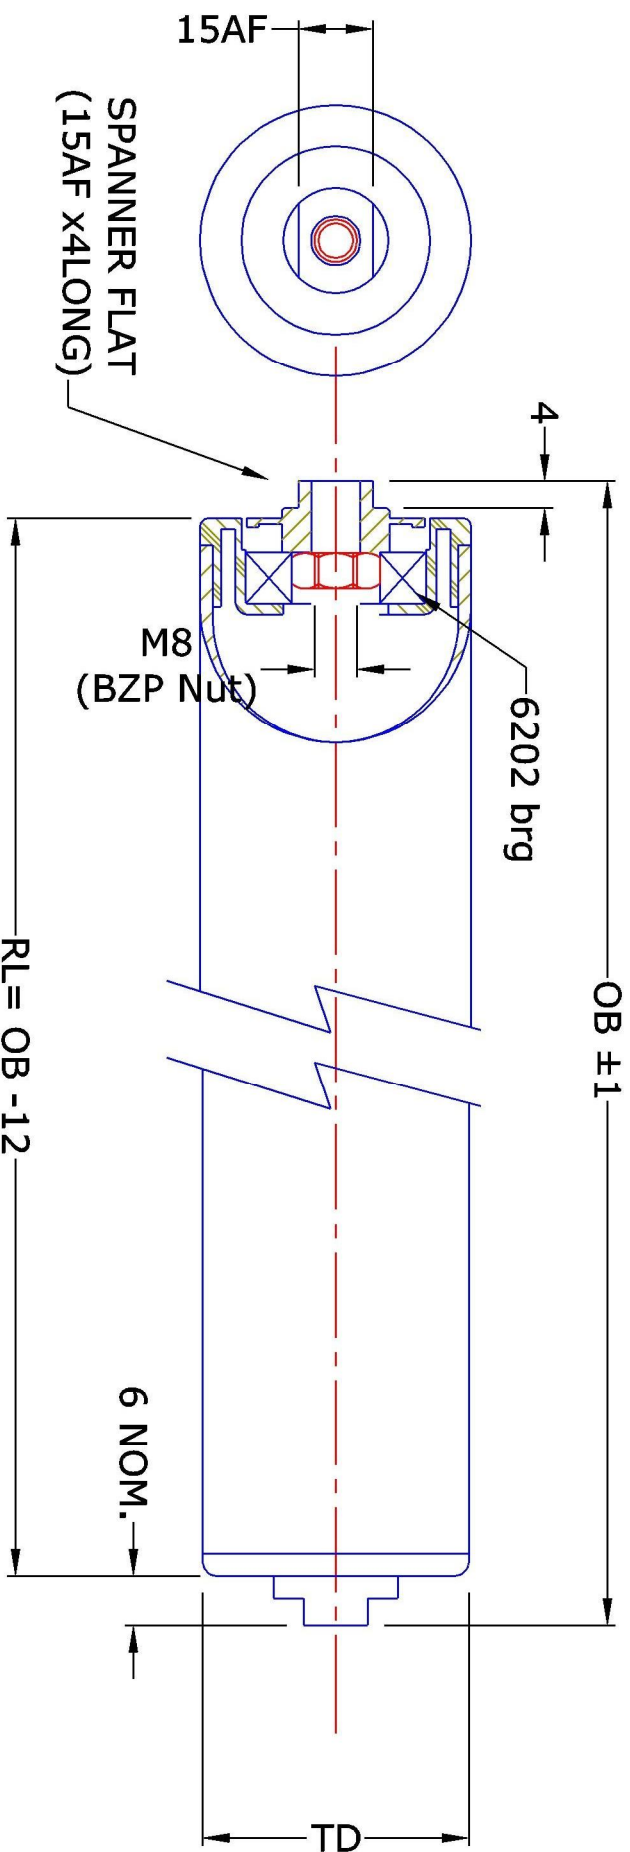

DRG No. M8-STUB ROLL

COPYRIGHT RESERVED

ALL DIMENSIONS IN MM

ROLLER SERIES	TD	MATERIAL
M8-PRP50	Ø50x2.8	BLUE RIGID PVC
M8-PR50	Ø50x1.5	BZP STEEL
M8-PRP60	Ø60x3	BLUE RIGID PVC
M8-PR60	Ø60x2	BZP STEEL

ORDERING CODE: ROLLER SERIES + OB (IE M8-PR50+400)