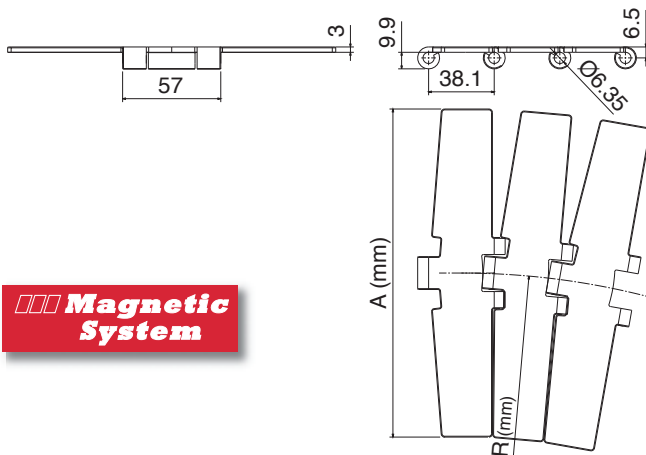

## 8857 M catena curvilinea / Sideflexing chain / kurvengängige Scharnierbandkette

Part	Article-Nr.	Ref.	A	R	Weight kg/m	Max working load
1018	10180107	SSE 8857 M K750	190,5	750	5,30	7000 N

### Material

01 SSE Super-hard stainless steel

Pins: Ferritic Stainless Steel

10 feet  
3.048 m  
80 links

pg 31/44

pg 60-->65